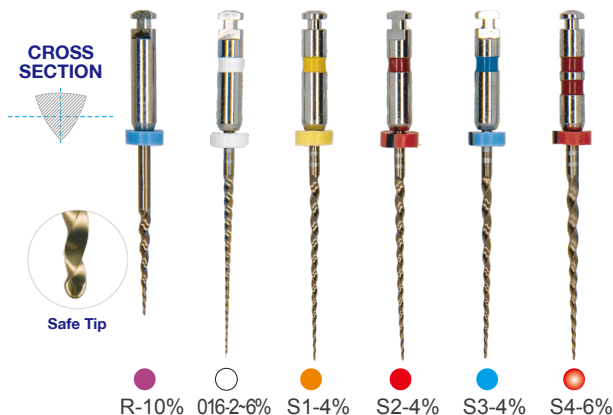

E25 D-SHAPER FILES GOLD NiTi heat activation

PERFECT CUTTING ANGLE & THREAD
EXCELLENT CUTTING EFFICIENCY

Size	Length	Taper %	Tip (mm)
R	17 mm	10	0.20
016	21 mm or 25mm	2-6	0.15
S1		4	0.20
S2		4	0.25
S3		4	0.30
S4		6	0.25

Operation process

- #10 K-File: probing the root canal
- "R" : opening the root canal
- "E16" : establishing a glide path
- "S" series: shaping and finishing

Highlights:

"E16" pro-path file can be used instead of manual glide files.
"E16" pro-path file, perfect for root canal anatomy and can be adapted to most root canals. Is efficient in establishing a glide path and improves safety.

E25 D-Shaper Files Gold 17 / 21 / 25 mm
Single or Assorted Sizes, 6 pcs/pack ... £26.95

E16 Pro-Path Files Gold #016 21 / 25 mm
Single or Assorted Sizes, 6 pcs/pack ... £26.95