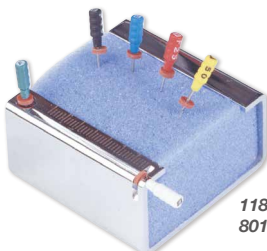

ENDO HOLDER STAINLESS STEEL

- Holder for used files with disposable foam plastic cushions
- Built in endo file ruler
- Stainless steel construction
- Autoclavable

1180 Endo Holder Stainless Steel £13.95
801 Disposable Foam Cushions 50's .. £16.95