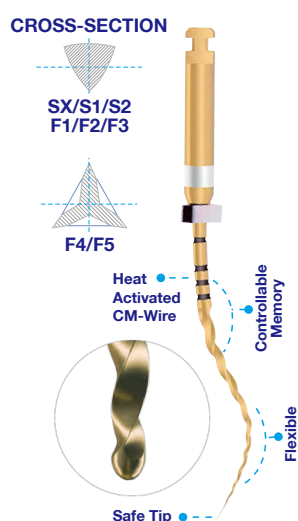

E01 SUPER FILES GOLD NiTi heat activation

Size	Length	Taper %	Tip (mm)
SX	19 mm	3.5-9	0.19
S1	21 mm or 25mm	2-11	0.17
S2		4-11.5	0.20
F1		7	0.20
F2		8	0.25
F3		9	0.30
F4		6	0.40
F5	5	0.50	

- Smart varied taper design
- High cutting efficiency
- Good flexibility and fracture resistance
- 2.0N.cm - 2.5N.cm
- 150-300 r.p.m.

E01 Super Files Gold 19 / 21 / 25 mm
Single or Assorted Sizes (SX-F3)
6 pcs/pack £24.95

E01 RECOMMENDED OPERATION PROCESS

Operation	File Size
PROBE	#10
	#15
OPENING	SX
SHAPING	S1
	S2
FINISHING	F1
	F2
	F3
ENLARGING	F4
	F5

Buy 2
get
1 FREE
(same number)