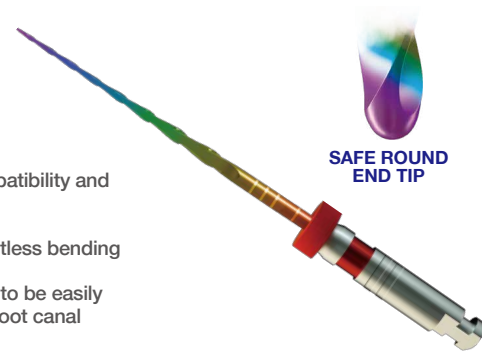

unique cutting edge design NiTi files

- **High strength**
  Excellent corrosion and wear resistance, biocompatibility and high damping properties
- **Hyperelastic**
  Super elasticity, will still recover shape after countless bending
- **Easy to shape**
  Thermal activation of the NiTi wire, allows the file to be easily shaped so as to adapt to the natural form of the root canal
- 2.0 N.cm - 2.5 N.cm
- 150-350 r.p.m.

Size	Length	Taper	Tip	E18 Dual Shaper Files Chameleon	
OPENING	SX	19 mm	3.5-19	0.19	SX
GUIDE FILE (E17 Pro-Path)	#016	21 mm or 25mm	2-6	0.15	#016
SHAPING	#20/04		4	0.20	#20/04
	#25/04		4	0.25	#25/04
	#25/06		6	0.25	#25/06

E18 Dual Shaper Files Chameleon, 5 pcs/pack
19 / 21 / 25 mm Single or Assorted Sizes ... **£29.95**

E17 Pro-Path Files Chameleon, 6 pcs/pack
21 / 25 mm no.016 ..... **£29.95**

**Buy 2
get
1 FREE**
(same number)