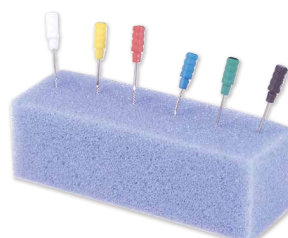

1180 Endo Holder Stainless Steel £13.95
801 Disposable Foam Cushions 50's .. £16.95

DISPOSABLE PEEL-N-STICK ENDO CUSHIONS

- Hold, arrange and clean small instruments during endodontic or implant procedures
- Ideal for files, screws, drills and pluggers etc
- Peel-and-stick back secures to patient napkins, tray covers or anywhere handy
- Pre-arranging saves set up time
- Dense blue polyurethane foam 3" (7.5 cm) long

802 Peel-N-Stick Endo Cushion
50 pcs/pack ... £19.95