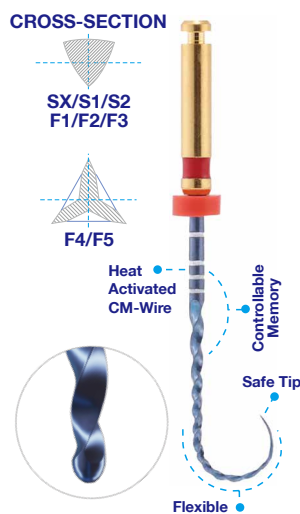

E02 SUPER FILES BLUE NiTi heat activation

Size	Length	Taper %	Tip (mm)
SX	19 mm	3.5-9	0.19
S1	21 mm or 25mm	2-11	0.17
S2		4-11.5	0.20
F1		7	0.20
F2		8	0.25
F3		9	0.30
F4		6	0.40
F5	5	0.50	

- Smart varied taper design
- High flexibility and pre-curved memory
- Safe tip, reduces the possibility of root canal deviation
- 2.0N.cm - 2.5N.cm
- 150-300 r.p.m.

E02 Super Files Blue 19 / 21 / 25 mm
Single or Assorted Sizes (SX-F3)
6 pcs/pack £24.95

E02 RECOMMENDED OPERATION PROCESS

Operation	File Size
PROBE	#10
	#15
OPENING	SX
SHAPING	S1
	S2
FINISHING	F1
	F2
	F3
ENLARGING	F4
	F5