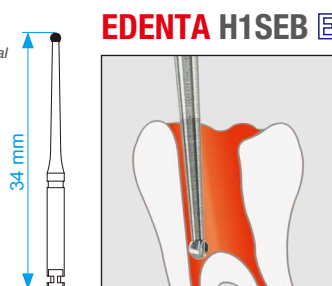

EDENTA H1SEB ENDO CARBIDE BURS RAXL

The efficiently cutting bur blades enable pressureless, minimally invasive preparation. The long, slender neck guarantees good visibility to the access cavity. Endoburs with L34 are particularly suitable for preparing under a microscope to ensure an optimum view of deeper areas of the pulp chamber, and showing the anatomy of the cavity chamber floor. This facilitates minimally invasive opening of root canal orifices and exposure of obliterated canals.

		H1SNL ROUND			
	H1SNL RAXL				
Shank L (mm)		31	31	31	31
ISO Size 1/10 mm		0.6	0.8	1.0	1.2
RAXL Order No.		006	008	010	012
5 pcs/pack		£26.95	£26.95	£26.95	£26.95