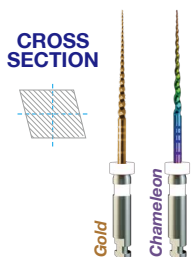

E16 PRO-PATH FILES GOLD NiTi heat activation
E17 PRO-PATH FILES CHAMELEON NiTi heat activation

- Unique flexibility
- Non-uniform taper (2%-6%)
- Pro-Path files #016 is all you need to manage all curves to the apex

*Pro-Path Files #016
6 pcs/pack, 21 / 25 mm
E16 Gold £26.95
E17 Chameleon ... £29.95*

**Buy 2
get
1 FREE
(same number)**