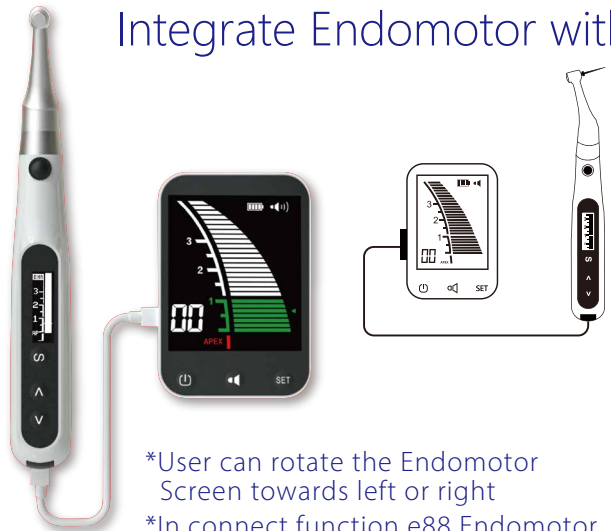

## Reverse Reciprocation-One Mode Counterclockwise & Clockwise movement

Fwd 30°-Rev 150°  
For reciprocating files

e88 Endo Motor each £480.00

**SPECIAL**  
**£345.95**

- Forward Direction of Rotation
- Reverse Direction of Rotation
- Torque Auto Reverse
- Maximum Speed 1000 rpm
- 360° Clockwise Rotational Movement
- Editable Speed Setting
- Editable Torque setting

### Integrate Endomotor with Apex Locator (Connect Function)

\*User can rotate the Endomotor Screen towards left or right  
\*In connect function e88 Endomotor mirrors e98 Apex Locator's screen

- Auto Start & Stop
- Apical Reverse
- Apical Slow Down