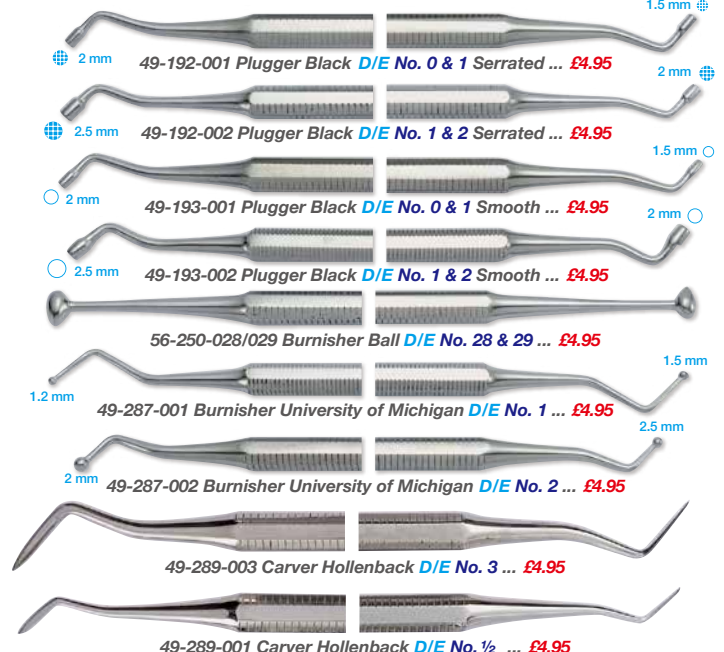

Buy 2 get 1 FREE

FILLING INSTRUMENTS STAINLESS STEEL

premium plus™

56-130-001 Spatula #1 £4.95

56-130-002 Spatula #2 £4.95

56-130-003 Spatula #3 £4.95

56-130-006 Spatula #6 £4.95

56-130-007 Spatula #7 £4.95

56-130-107 Burnisher #7A £4.95

56-130-207 Burnisher #7B £4.95

I-01-AA Lining Applicator Double End ... £4.95

Buy 2 get 1 FREE

AMALGAM INSTRUMENTS STAINLESS STEEL

premium plus™

49-192-001 Plugger Black D/E No. 0 & 1 Serrated ... £4.95

49-192-002 Plugger Black D/E No. 1 & 2 Serrated ... £4.95

49-193-001 Plugger Black D/E No. 0 & 1 Smooth ... £4.95

49-193-002 Plugger Black D/E No. 1 & 2 Smooth ... £4.95

56-250-028/029 Burnisher Ball D/E No. 28 & 29 ... £4.95