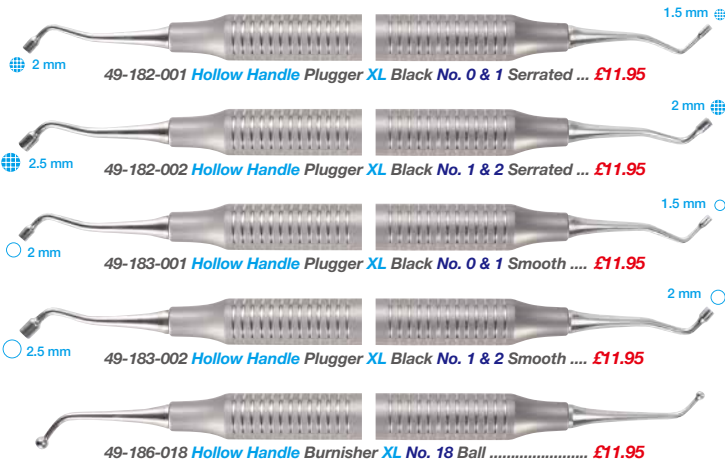

FREE DELIVERY FOR ORDERS OVER £50

OTHERWISE £4.50 POSTAGE OR £6.00 COURIER CHARGES APPLY

MY ACCOUNT REF...

AMALGAM INSTRUMENTS HOLLOW HANDLE EXTRA LIGHT

Buy 2 get 1 FREE

FILLING INSTRUMENTS HOLLOW HANDLE EXTRA LIGHT

Buy 2 get 1 FREE

EXCAVATORS HOLLOW HANDLE EXTRA LIGHT

Buy 2 get 1 FREE

AUTOCLAVABLE IMPLANT SCALER SET

premium plus™

- Fully autoclavable up to 134°C
- Replaceable carbon reinforced resin tips, can be resharpened similar to metal tips
- Extra light hollow handle