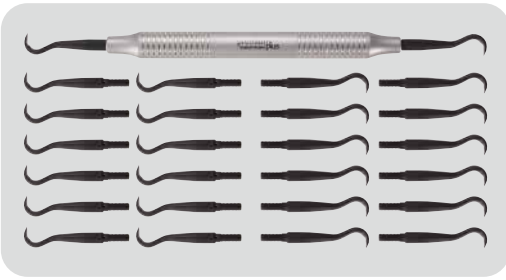

Buy 2 get 1 FREE

EXCAVATORS HOLLOW HANDLE EXTRA LIGHT

Buy 2 get 1 FREE

AUTOCLAVABLE IMPLANT SCALER SET

premium plus™

- Fully autoclavable up to 134°C
- Replaceable carbon reinforced resin tips, can be resharpened similar to metal tips
- Extra light hollow handle