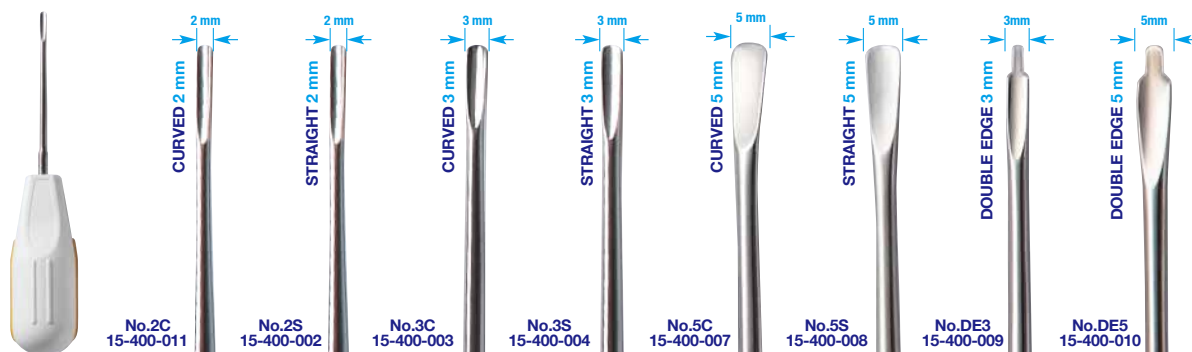

premium plus™

ROOT ELEVATORS LUXATING TYPE STAINLESS STEEL

each £14.95

Buy 4 get 1 FREE