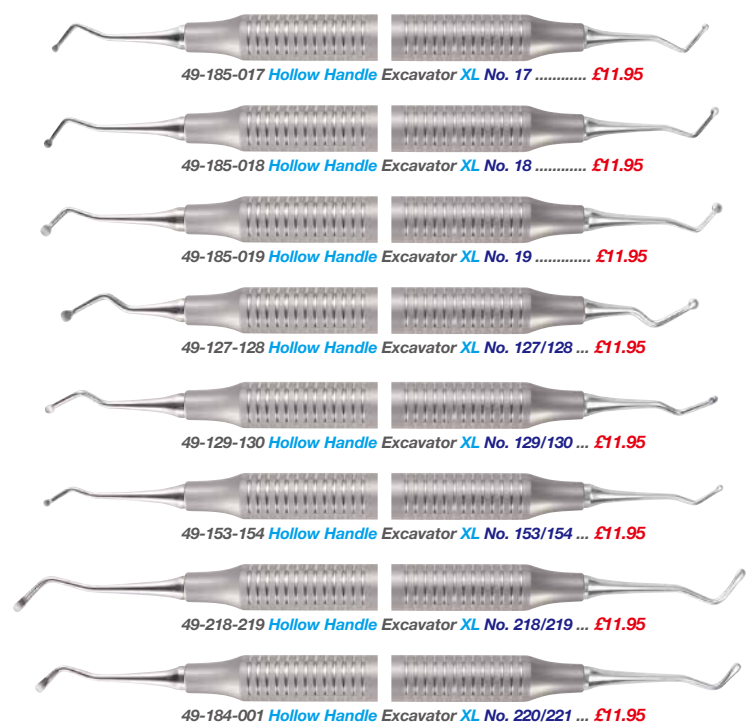

FREE DELIVERY FOR ORDERS OVER £50

OTHERWISE £4.50 POSTAGE OR £6.00 COURIER CHARGES APPLY

MY ACCOUNT REF...

AMALGAM INSTRUMENTS HOLLOW HANDLE EXTRA LIGHT

Buy 2 get 1 FREE

FILLING INSTRUMENTS HOLLOW HANDLE EXTRA LIGHT

Buy 2 get 1 FREE

EXCAVATORS HOLLOW HANDLE EXTRA LIGHT

Buy 2 get 1 FREE

AUTOCLAVABLE IMPLANT SCALER SET

premium plus™

- Fully autoclavable up to 134°C
- Replaceable carbon reinforced resin tips, can be resharpened similar to metal tips
- Extra light hollow handle