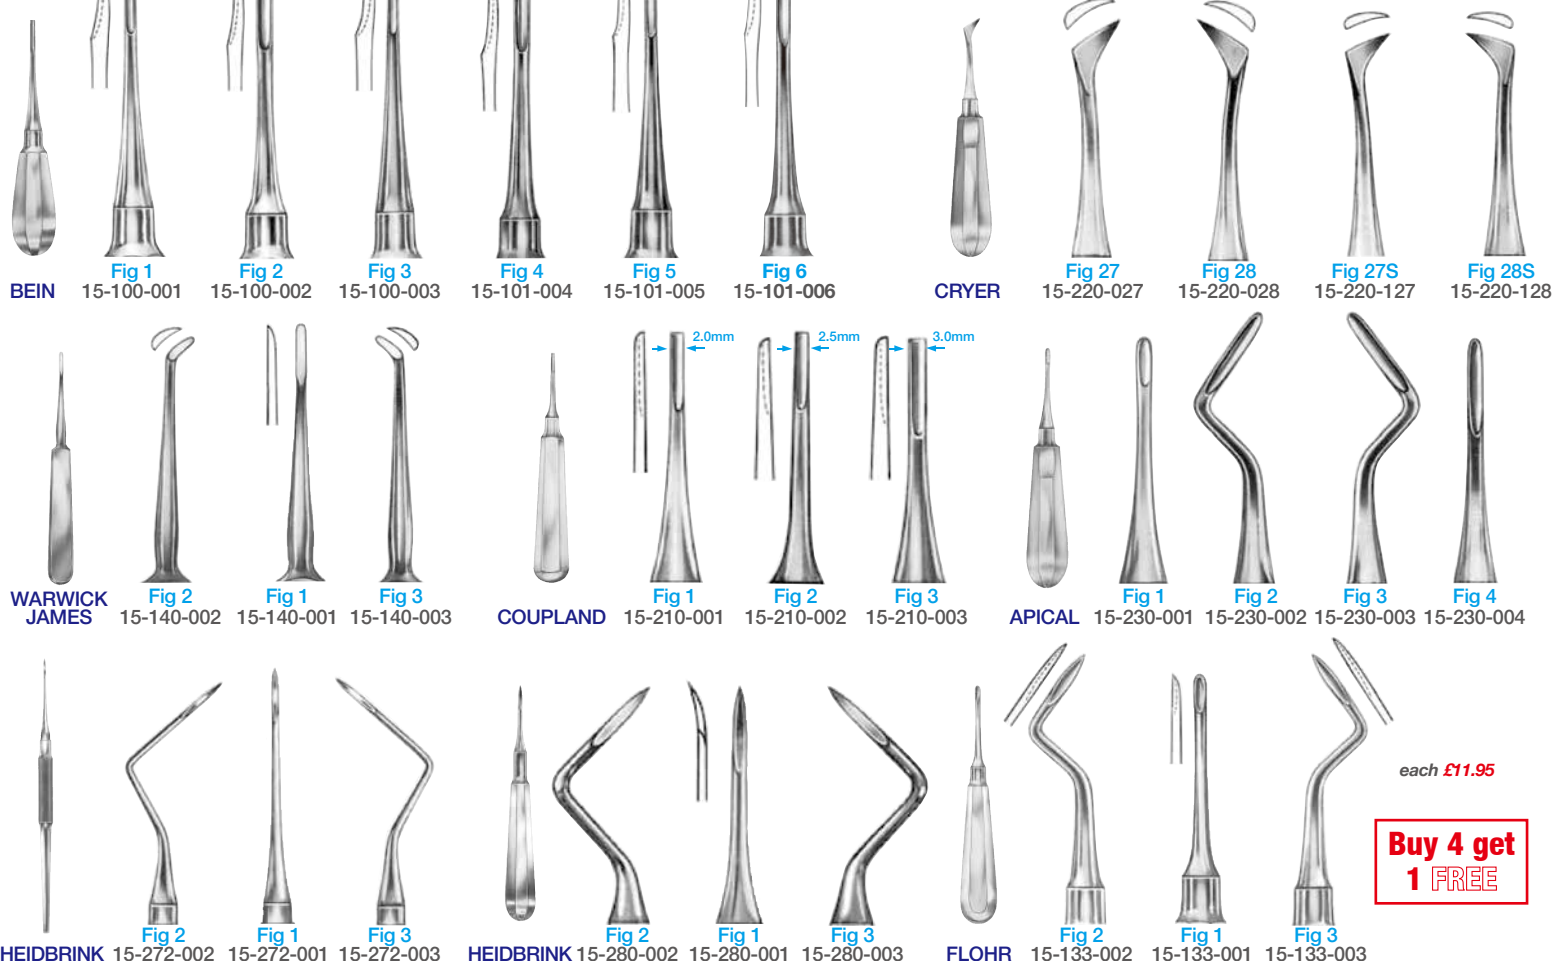

ROOT ELEVATORS STAINLESS STEEL

premium plus™

BEIN Fig 1 15-100-001 3.0mm Fig 2 15-100-002 4.0mm Fig 3 15-100-003 2.5mm Fig 4 15-101-004 4.0mm Fig 5 15-101-005 3.0mm Fig 6 15-101-006 4.0mm CRYER 15-220-027 Fig 27 15-220-028 Fig 28 15-220-127 Fig 27S 15-220-128 Fig 28S 15-220-128

WARWICK JAMES Fig 2 15-140-002 Fig 1 15-140-001 Fig 3 15-140-003

COUPLAND Fig 1 15-210-001 2.0mm Fig 2 15-210-002 2.5mm Fig 3 15-210-003 3.0mm

APICAL Fig 1 15-230-001 Fig 2 15-230-002 Fig 3 15-230-003 Fig 4 15-230-004

HEIDBRINK Fig 2 15-272-002 Fig 1 15-272-001 Fig 3 15-272-003

HEIDBRINK Fig 2 15-280-002 Fig 1 15-280-001 Fig 3 15-280-003

FLOHR Fig 2 15-133-002 Fig 1 15-133-001 Fig 3 15-133-003

each £11.95

Buy 4 get 1 FREE