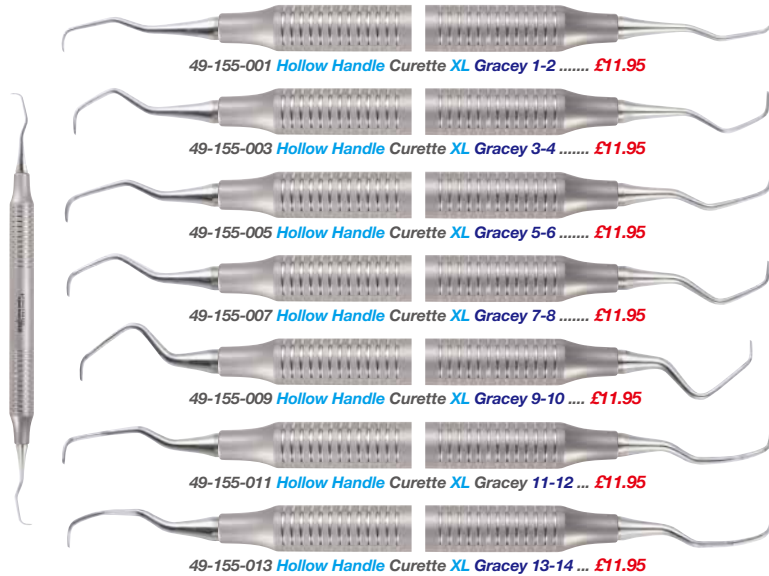

SCALERS AND CURETTES HOLLOW HANDLE EXTRA LIGHT

premium plus™

49-155-001 Hollow Handle Curette XL Gracey 1-2 ..... £11.95

49-155-003 Hollow Handle Curette XL Gracey 3-4 ..... £11.95

49-155-005 Hollow Handle Curette XL Gracey 5-6 ..... £11.95

49-155-007 Hollow Handle Curette XL Gracey 7-8 ..... £11.95

49-155-009 Hollow Handle Curette XL Gracey 9-10 .... £11.95

49-155-011 Hollow Handle Curette XL Gracey 11-12 ... £11.95

49-155-013 Hollow Handle Curette XL Gracey 13-14 ... £11.95