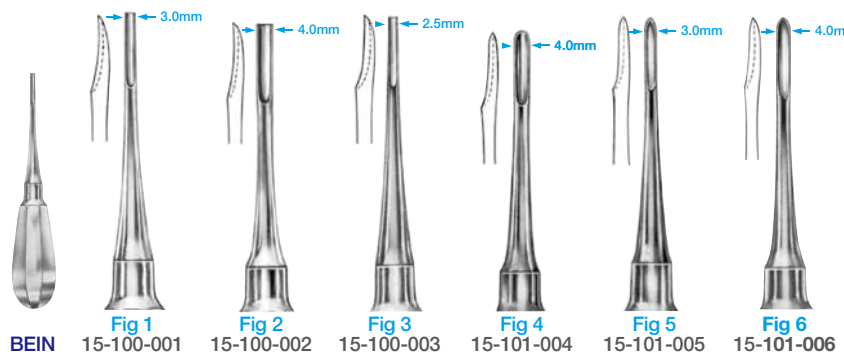

BEIN Fig 1 15-100-001 3.0mm Fig 2 15-100-002 4.0mm Fig 3 15-100-003 2.5mm Fig 4 15-101-004 4.0mm Fig 5 15-101-005 3.0mm Fig 6 15-101-006 4.0mm CRYER 15-220-027 Fig 27 15-220-028 Fig 28 15-220-127 Fig 27S 15-220-128 Fig 28S 15-220-128