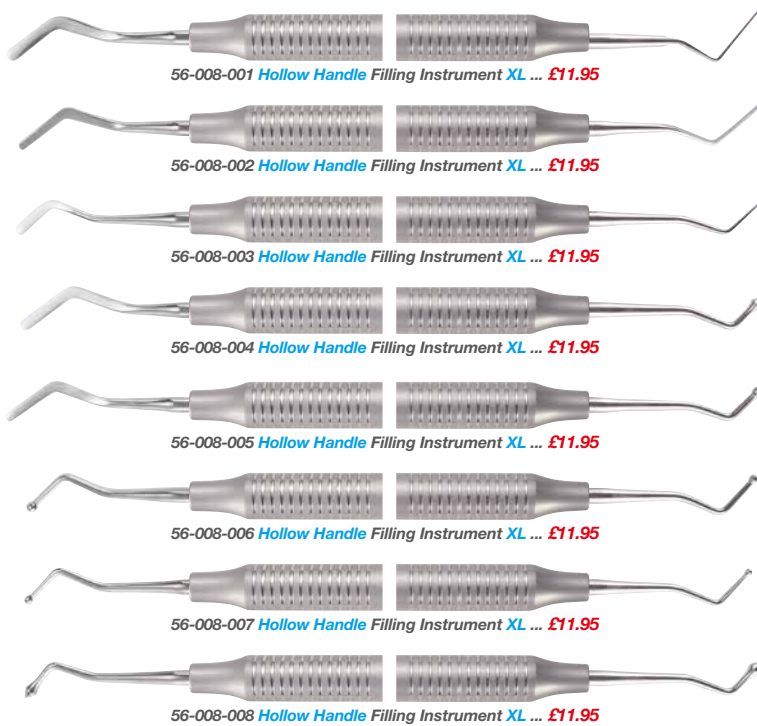

FREE DELIVERY FOR ORDERS OVER £50

OTHERWISE £4.50 POSTAGE OR £6.00 COURIER CHARGES APPLY

MY ACCOUNT REF...

AMALGAM INSTRUMENTS HOLLOW HANDLE EXTRA LIGHT

Buy 2 get 1 FREE

FILLING INSTRUMENTS HOLLOW HANDLE EXTRA LIGHT

Buy 2 get 1 FREE

EXCAVATORS HOLLOW HANDLE EXTRA LIGHT

Buy 2 get 1 FREE

AUTOCLAVABLE IMPLANT SCALER SET

premium plus™

- Fully autoclavable up to 134°C
- Replaceable carbon reinforced resin tips, can be resharpened similar to metal tips
- Extra light hollow handle