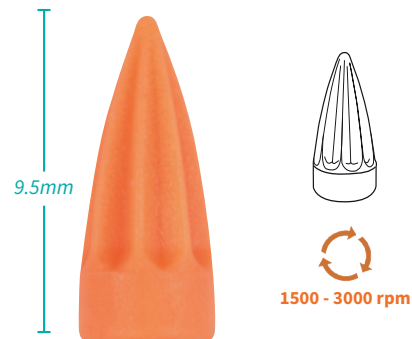

POINT - ORTHODONTIC

Designed for accessing tight or hard to reach areas. Ideal for orthodontic or periodontal procedures where flexibility allows for the most efficient polishing.

The fluted ribs also provide ridges which offer the most effective cleaning and polishing surface.

LATEX AND BPA FREE