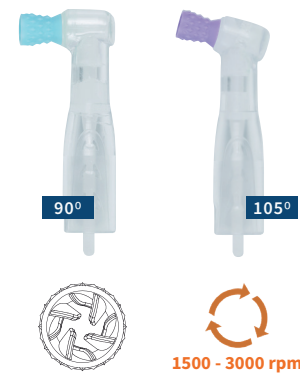

TURBINE BLADE CUP

Turbo bladed cup holds prophylaxis paste in place but allows edge to flare producing better contact and more efficient polishing. Exterior ridges polish interdentally saving time and money.

REGULAR

SOFT CUP

360° Rotational Classic

Our most economical prophylaxis angle. Simple and effective.