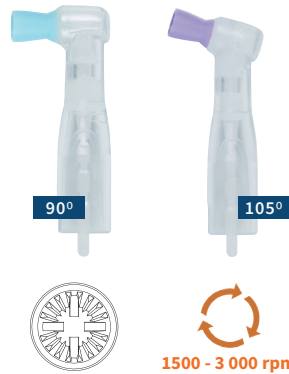

360° Rotational

Our standard best selling prophylaxis angle.

RIBBED & WEBBED CUP

Designed with four webs and ribs this cup delivers the optimum amount of prophylaxis paste to help in removing stains.