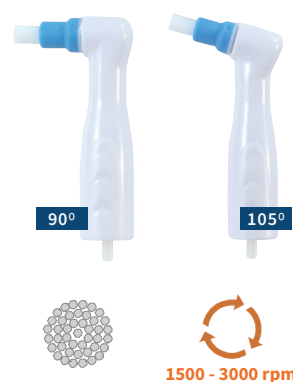

FLAT BRUSH

Our flat brush for greater coverage when polishing detrition, gold and amalgam fillings. Brushes available in regular white only